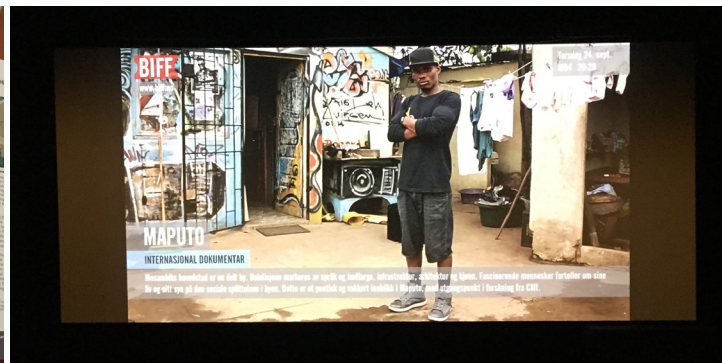

MAPUTO

Ethnography of a Divided City

DISSEMINATION REPORT - OCT15/JUNE17

LIST OF SCREENINGS (OCT15/JUNE17)

Conferences / Academic Screenings

- Open screening CMI (Bergen, Norway, 25/09/2015)
- Universidade Eduardo Mondlane (Maputo, Mozambique, 13/11/2015)
- Escola Josina Machel (Maputo Mozambique, 18/11/2015)
- World Bank (Maputo, Mozambique, 26/04/2016)
- We Effect (Namaacha, Mozambique, 04/07/2016)
- Biannual Conference EASA (Milano, Italy 31/07/2016)
- Bahia (Bahia, Brazil, 19/04/2016)
- CREISPU (Maputo, Mozambique, 19/05/2016)
- Lektor Maputo (Gießen University, Gießen, Germany, 10/11/2016)
- Centro de Estudos Humanísticos (Universidade do Minho, Braga, Portugal, 17/11/2016)
- 7th ECAS Conference (Basel, Switzerland, 30/06/2017)